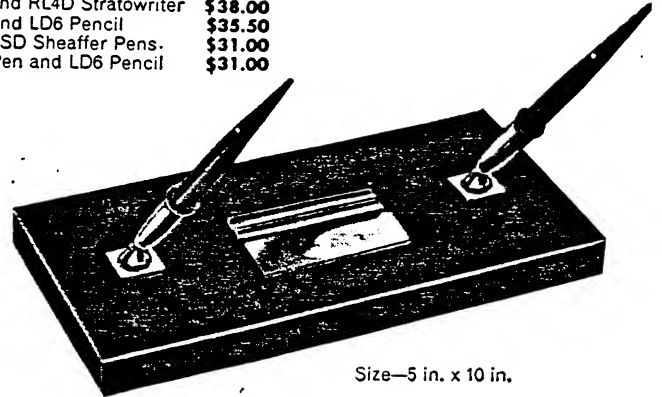

2-40J
Jet Crystal
With Two 92SD White Dot Pens
$40.00

With Other Combinations:
92SD and RL4D Stratowriter **$38.00**
92SD and LD6 Pencil **$35.50**
Two 55SD Sheaffer Pens **$31.00**
55SD Pen and LD6 Pencil **$31.00**

Size—5 in. x 10 in.